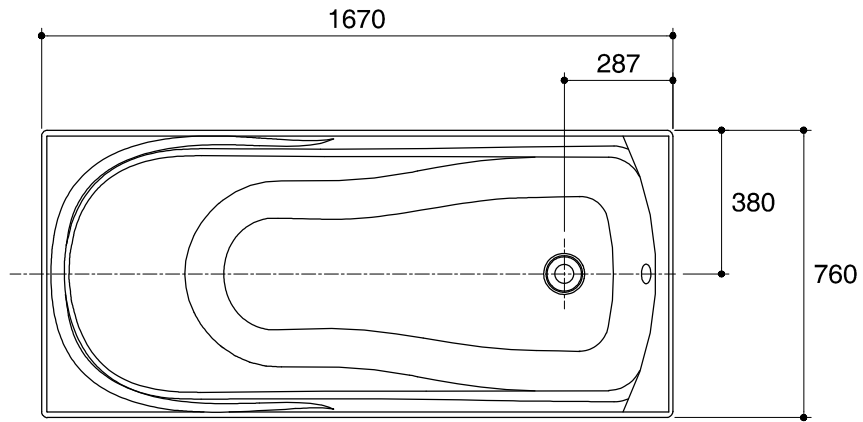

Dimensions are approximate.

Unit: mm

Customer Interface Access Panel
W500 x H450

SKU	K-11201X-0
Name	STUDIO
Description	PLAIN BATH

KOHLER

*The recommended dimension for installation can be adjusted according to user preferences and layout.