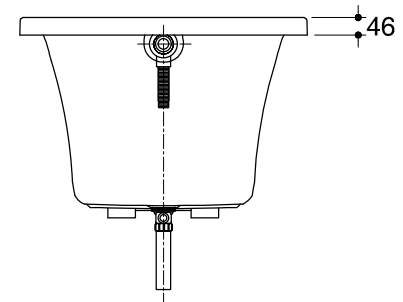

Dimensions are approximate.

Unit: mm

Customer Interface Access Panel
W500 x H450

SKU	K-11201X-0
Name	STUDIO
Description	PLAIN BATH

KOHLER

*The recommended dimension for installation can be adjusted according to user preferences and layout.