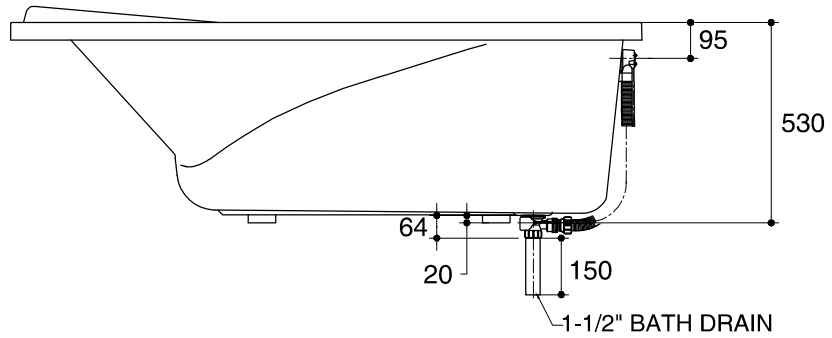

Dimensions are approximate.

Unit: mm

Customer Interface Access Panel
W500 x H450

SKU	K-11201X-0
Name	STUDIO
Description	PLAIN BATH

KOHLER

*The recommended dimension for installation can be adjusted according to user preferences and layout.